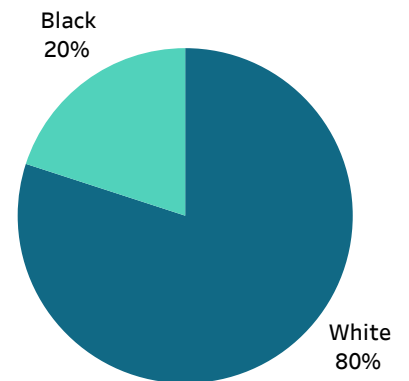

Winchester Police Department

1st Quarter, 2026 Traffic Summary

January 1 - March 31, 2026

OFFICE OF PROFESSIONAL STANDARDS

1st Quarter 2026 Traffic Citation Offenses

Race	Summons	Warnings	Arrests	% Overall Traffic Stops	Total City Population
White	243	274	4	55.4%	61.4%
Black	50	76	1	13.5%	7.9%
Hispanic	101	95	0	20.9%	21.0%
Asian/Pacific Islander	9	3	0	1.3%	2.2%
American Indian	1	0	0	0.1%	0.4%
Race not Identified/Unknown	1	4	0	0.5%	0.0%

Searches Conducted

Race	Count
White	40
Black	17
Hispanic	14
Asian/Pacific Islander	1
Total	72

Summons by Race

Warnings by Race

Arrests by Race

Summons by Gender

Warnings by Gender

Arrests by Gender

Software only tracks: White, Black, Hispanic, Asian/Pacific Islander, Chinese, American Indian, Japanese and Native Hawaiian/Other Pacific Islander. Those not listed have no summons/warnings. U.S. Census population data also tracks two or more races, which is not included in this report.