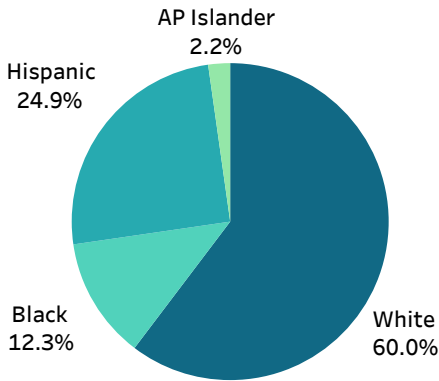

Winchester Police Department

1st Quarter, 2026 Traffic Summary

January 1 - March 31, 2026

OFFICE OF PROFESSIONAL STANDARDS

1st Quarter 2026 Traffic Citation Offenses

Race	Summons	Warnings	Arrests	% Overall Traffic Stops	Total City Population
White	243	274	4	55.4%	61.4%
Black	50	76	1	13.5%	7.9%
Hispanic	101	95	0	20.9%	21.0%
Asian/Pacific Islander	9	3	0	1.3%	2.2%
American Indian	1	0	0	0.1%	0.4%
Race not Identified/Unknown	1	4	0	0.5%	0.0%

Searches Conducted

Race	Count
White	40
Black	17
Hispanic	14
Asian/Pacific Islander	1
Total	72

Summons by Race

Warnings by Race

Arrests by Race

Summons by Gender

Warnings by Gender

Arrests by Gender