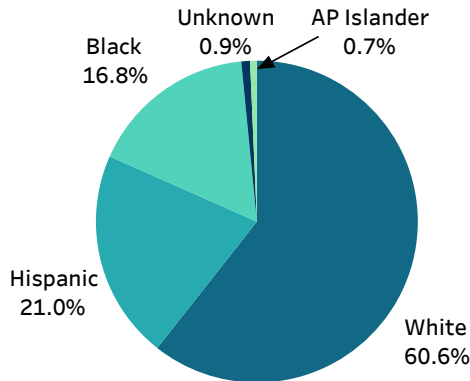

Winchester Police Department

1st Quarter, 2026 Traffic Summary

January 1 - March 31, 2026

OFFICE OF PROFESSIONAL STANDARDS

1st Quarter 2026 Traffic Citation Offenses

Race	Summons	Warnings	Arrests	% Overall Traffic Stops	Total City Population
White	243	274	4	55.4%	61.4%
Black	50	76	1	13.5%	7.9%
Hispanic	101	95	0	20.9%	21.0%
Asian/Pacific Islander	9	3	0	1.3%	2.2%
American Indian	1	0	0	0.1%	0.4%
Race not Identified/Unknown	1	4	0	0.5%	0.0%

Searches Conducted

Race	Count
White	40
Black	17
Hispanic	14
Asian/Pacific Islander	1
Total	72

Summons by Race

Warnings by Race

Arrests by Race

Summons by Gender

Warnings by Gender

Arrests by Gender

Software only tracks: White, Black, Hispanic, Asian/Pacific Islander, Chinese, American Indian, Japanese and Native Hawaiian/Other Pacific Islander. Those not listed have no summons/warnings. U.S. Census population data also tracks two or more races, which is not included in this report.