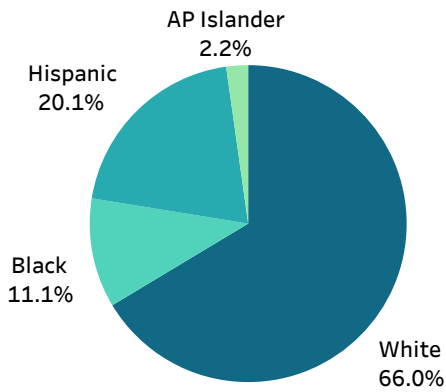

Winchester Police Department

4th Quarter, 2025 Traffic Summary

October 1 - December 31, 2025

OFFICE OF PROFESSIONAL STANDARDS

4th Quarter 2025 Traffic Citation Offenses

Race	Summons	Warnings	Arrests	% Overall Traffic Stops	Total City Population
White	328	261	2	59.0%	62.7%
Black	55	64	3	12.2%	9.2%
Hispanic	100	49	1	15.0%	20.1%
Asian/Pacific Islander	11	4	0	1.5%	2.3%
American Indian	1	0	0	0.1%	0.2%
Race not Identified/Unknown	2	7	0	0.9%	0.0%

Searches Conducted

Race	Count
White	19
Black	18
Hispanic	5
Unknown	2
Total	44

Summons by Race

Warnings by Race

Arrests by Race

Summons by Gender

Warnings by Gender

Arrests by Gender

Software only tracks: White, Black, Hispanic, Asian/Pacific Islander, Chinese, American Indian, Japanese and Native Hawaiian/Other Pacific Islander. Those not listed have no summons/warnings. U.S. Census population data also tracks two or more races, which is not included in this report.