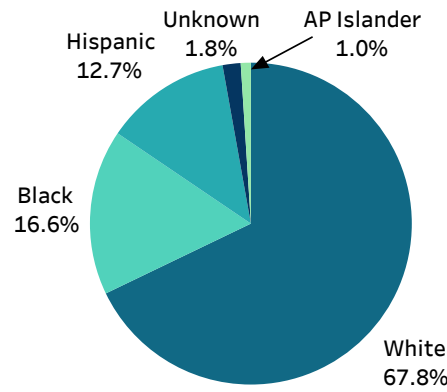

Winchester Police Department

4th Quarter, 2025 Traffic Summary

October 1 - December 31, 2025

OFFICE OF PROFESSIONAL STANDARDS

4th Quarter 2025 Traffic Citation Offenses

Race	Summons	Warnings	Arrests	% Overall Traffic Stops	Total City Population
White	328	261	2	59.0%	62.7%
Black	55	64	3	12.2%	9.2%
Hispanic	100	49	1	15.0%	20.1%
Asian/Pacific Islander	11	4	0	1.5%	2.3%
American Indian	1	0	0	0.1%	0.2%
Race not Identified/Unknown	2	7	0	0.9%	0.0%

Searches Conducted

Race	Count
White	19
Black	18
Hispanic	5
Unknown	2
Total	44

Summons by Race

Warnings by Race

Arrests by Race

Summons by Gender

Warnings by Gender

Arrests by Gender

Software only tracks: White, Black, Hispanic, Asian/Pacific Islander, Chinese, American Indian, Japanese and Native Hawaiian/Other Pacific Islander. Those not listed have no summons/warnings. U.S. Census population data also tracks two or more races, which is not included in this report.

Created by: Crime Analyst Tara Taylor