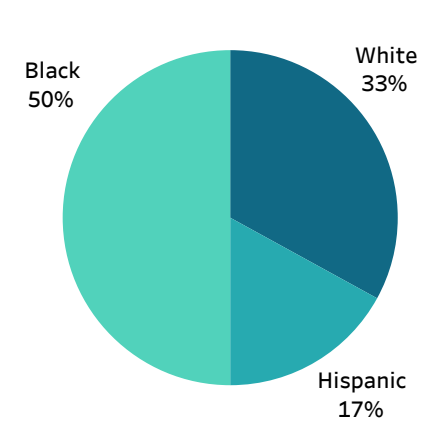

Winchester Police Department

4th Quarter, 2025 Traffic Summary

October 1 - December 31, 2025

OFFICE OF PROFESSIONAL STANDARDS

4th Quarter 2025 Traffic Citation Offenses

Race	Summons	Warnings	Arrests	% Overall Traffic Stops	Total City Population
White	328	261	2	59.0%	62.7%
Black	55	64	3	12.2%	9.2%
Hispanic	100	49	1	15.0%	20.1%
Asian/Pacific Islander	11	4	0	1.5%	2.3%
American Indian	1	0	0	0.1%	0.2%
Race not Identified/Unknown	2	7	0	0.9%	0.0%

Searches Conducted

Race	Count
White	19
Black	18
Hispanic	5
Unknown	2
Total	44

Summons by Race

Warnings by Race

Arrests by Race

Summons by Gender

Warnings by Gender

Arrests by Gender

Software only tracks: White, Black, Hispanic, Asian/Pacific Islander, Chinese, American Indian, Japanese and Native Hawaiian/Other Pacific Islander. Those not listed have no summons/warnings. U.S. Census population data also tracks two or more races, which is not included in this report.

Created by: Crime Analyst Tara Taylor